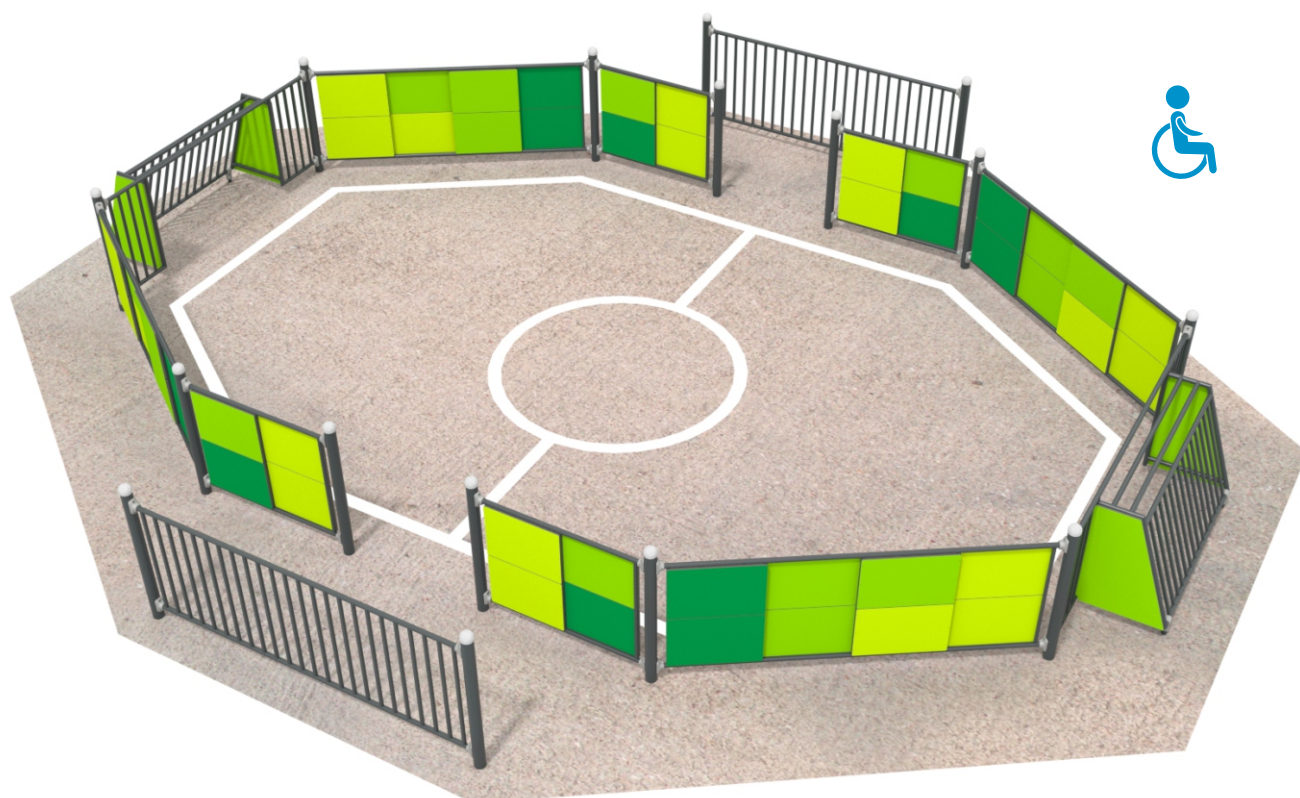

6404

INFORMATION ABOUT THE PRODUCT

Dimensions	897 x 754 cm
Overall height	112 cm
Product complies with EN 15312	YES
Availability of spare parts	YES

6404

MATERIALS:

PATENTED SYSTEM OF CONNECTORS AND CLAMPS MADE OF STRONG ALUMINUM ALLOY

VANDAL-PROOF SCREW PLUGS MADE OF INJECTION MOLDED POLYAMIDE

CONNECTING ELEMENTS LIKE SCREWS, NUTS, WASHERS MADE OF STAINLESS STEEL

PLATES OF THE WALLS MADE OF COLOURFUL TRIPLE LAYERED 15 MM HDPE POLYETHYLENE

GOALS AND POSTS AND PANELS MADE OF BLACK STEEL S235JR, CLEANED IN THE SANDBLASTING PROCESS