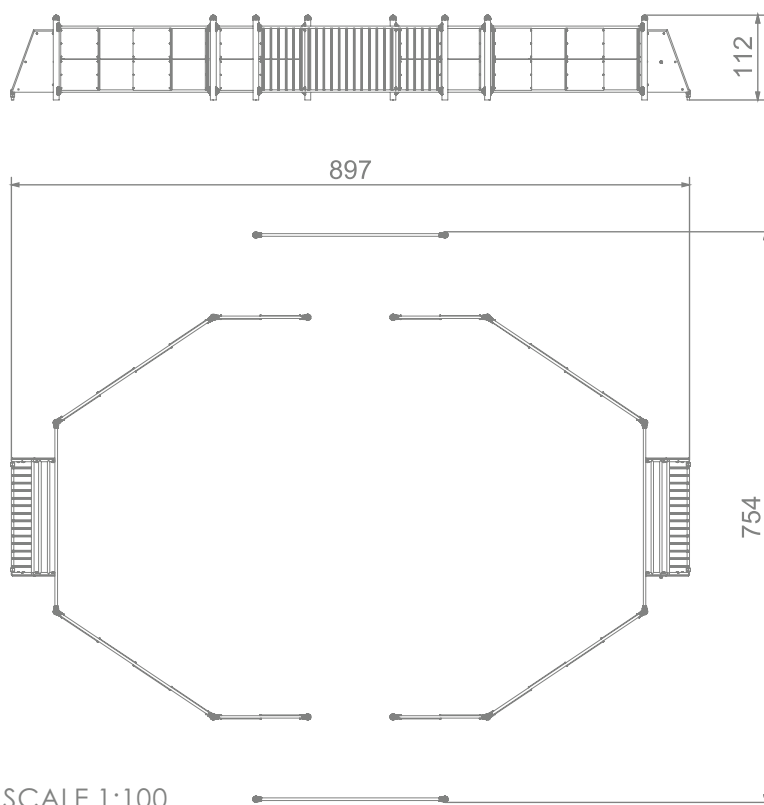

6404

INFORMATION ABOUT THE PRODUCT

Dimensions	897 x 754 cm
Overall height	112 cm
Product complies with EN 15312	YES
Availability of spare parts	YES

6404

MATERIALS:

PATENTED SYSTEM OF CONNECTORS AND CLAMPS MADE OF STRONG ALUMINUM ALLOY

VANDAL-PROOF SCREW PLUGS MADE OF INJECTION MOLDED POLYAMIDE

CONNECTING ELEMENTS LIKE SCREWS, NUTS, WASHERS MADE OF STAINLESS STEEL

PLATES OF THE WALLS MADE OF COLOURFUL TRIPLE LAYERED 15 MM HDPE POLYETHYLENE